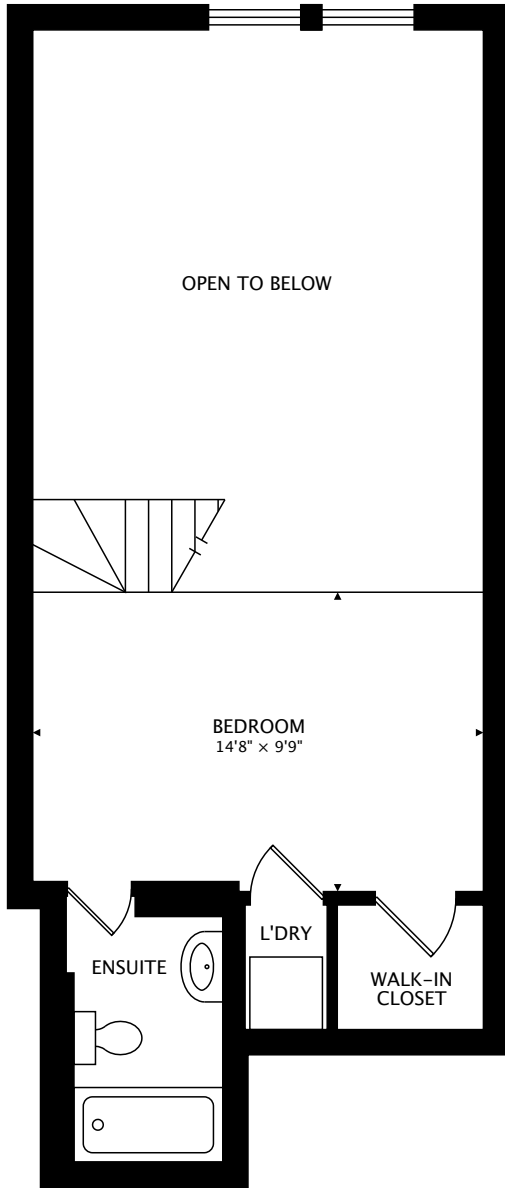

183 DOVERCOURT RD #315,
TORONTO, ON

CAPTURED ON: 27 APR 2018
DIMENSIONS, AREAS, LAYOUTS AND DETAILS ARE APPROXIMATE
AND SHOULD BE CONSIDERED ILLUSTRATIVE ONLY.