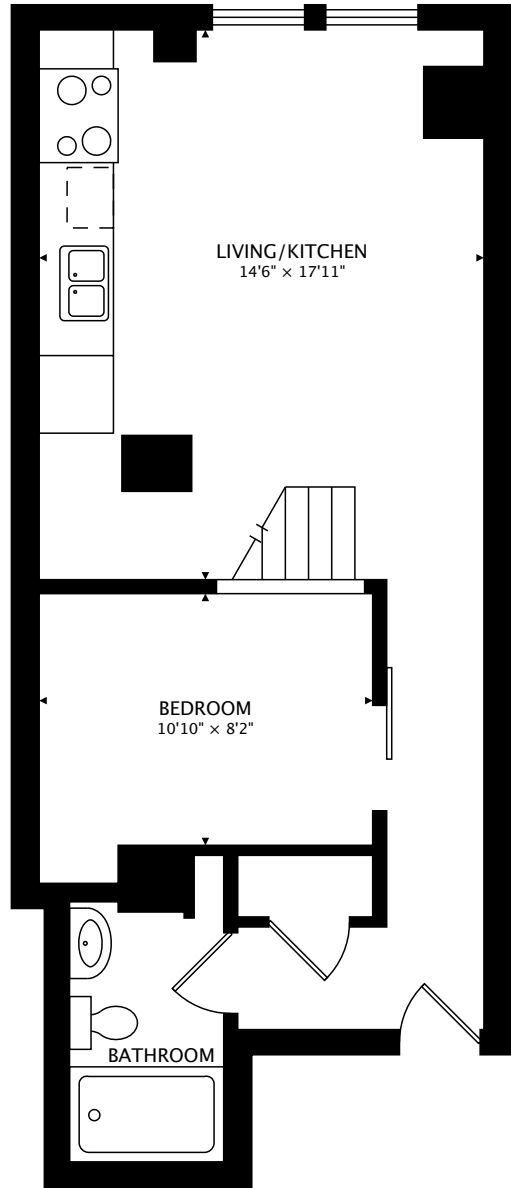

183 DOVERCOURT RD #315,
TORONTO, ON

CAPTURED ON: 27 APR 2018
DIMENSIONS, AREAS, LAYOUTS AND DETAILS ARE APPROXIMATE
AND SHOULD BE CONSIDERED ILLUSTRATIVE ONLY.